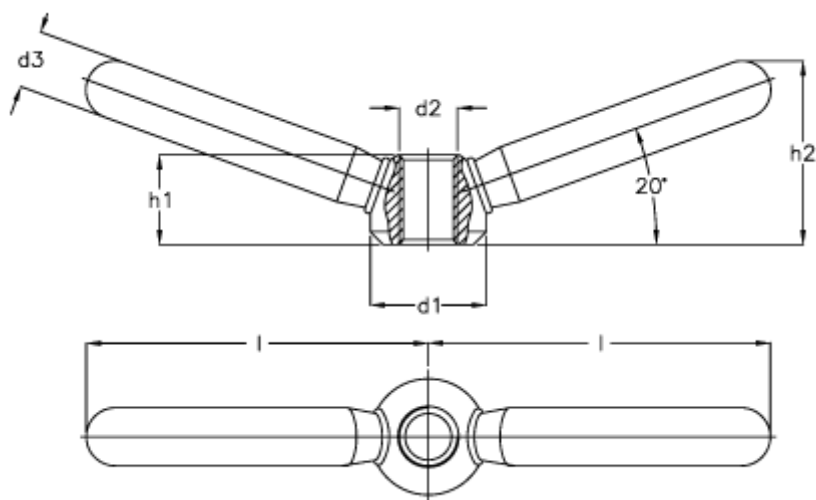

Article number: 20327413

Description: E+G Clamp nut w/double lever  
GN 99.7 20-M 10

## Measures

d1 = 20  
d2 = M 10  
d3 = 11  
h1 = 15.0  
h2 = 32  
l = 59.5